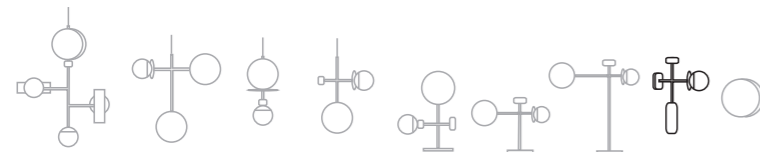

monaco wall

w: 45 cm / 18"
d: 27,5 cm / 11"
h: 70 cm / 28"

structure: lacquered metal / detail: lacquered wood
globes: glass
light cylinders: lacquered metal, natural rattan
circles: polished or satin brass or nickel
bulbs 3 x LED G9 max. 7W

estrutura: metal lacado / detalhe: madeira lacado
globos: vidro
cilindros de luz: metal lacado, palhinha natural
círculos: latão ou níquel polido
lâmpadas 3 x LED G9 máx. 7W